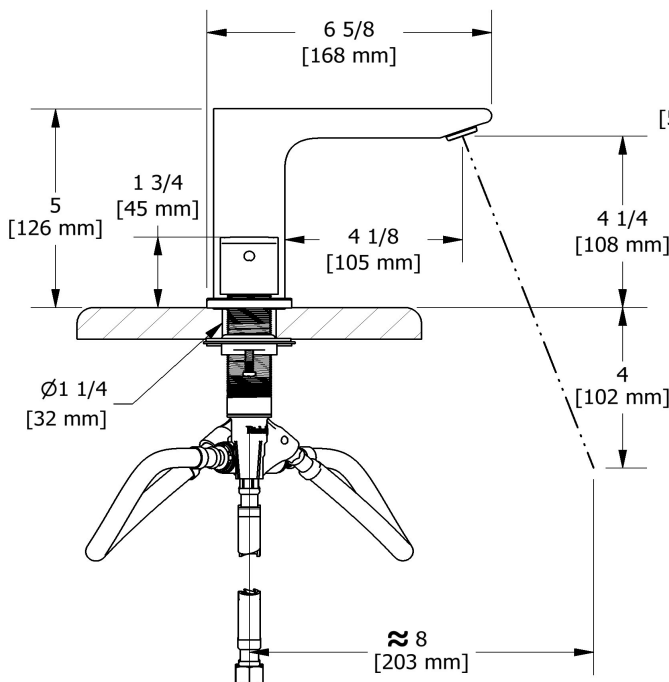

Certifications

- ASME A112.18.1
- ADA

UPC®