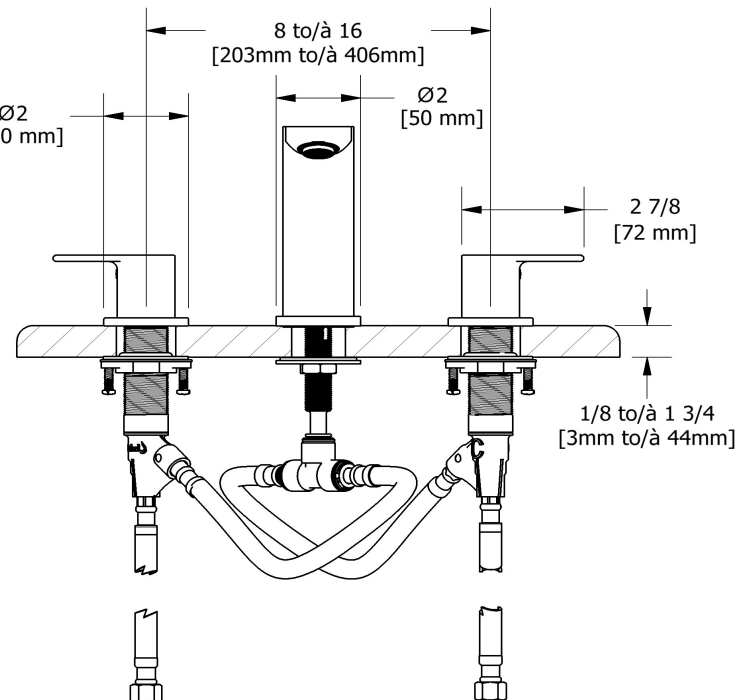

Certifications

- ASME A112.18.1
- ADA

UPC®